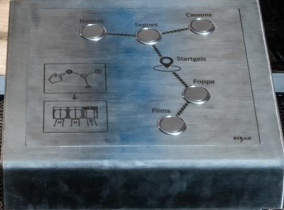

SASAGLET

Nach / To 15 ⌚
10 ⚡

Nach / To 15 ⌚
10 ⚡

A person is lying on their back on a rocky, gravelly path in a mountain valley. They are wearing a blue jacket and dark pants. The background features rugged, snow-capped mountain peaks under a cloudy sky. The overall scene is dimly lit, suggesting a late afternoon or early morning setting.